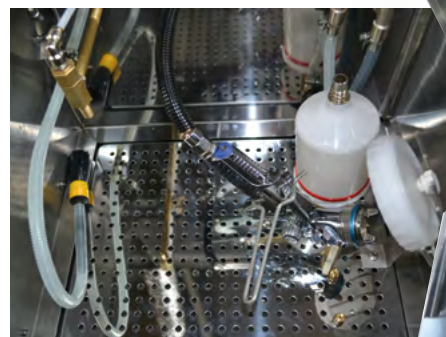

Machine range

The only spray gun machine approved by IWATA and SATA.

Environment

Solvent saver valves improve health and safety for the user and reduces solvent evaporation.

Cost effective cleaning

The unit recirculates solvent and reduces VOC levels, the automatic operation improves cleaning performance and reduces risks to the users.

- Regular scheduled servicing improves cleaning efficiency
- All machines are ATEX approved
- Automatic solvent saver valve opens the extraction up when lid is open and closes when the machines is not in use
- Only gun cleaner in Europe to be approved by two gun manufacturers

Online reports

- Online portal providing access to hazardous waste reports and documentation
- Recycling reports
- Quarterly returns submitted
- Hazardous waste analysis reports

Model Sumo

Height	1010mm
Width	900mm
Depth	630mm
PSI	90psi
Manual and automatic operation	
Solvent saver valve included	